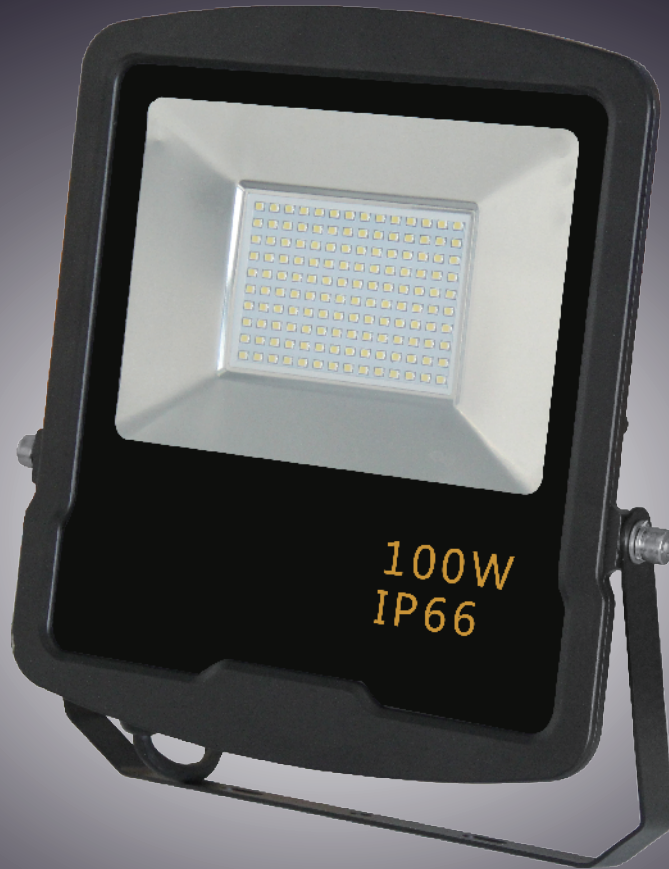

# LED FLOOD LIGHT

LED

## STAR TYPE IP66

Model	Power	Voltage	Life time	PF	Beam Angel	The Size
MLFS-20	20W	AC 100-240V	30000h	≥0.9	120°	152*125*28mm
MLFS-50	50W	AC 100-240V	30000h	≥0.9	120°	200*237*36mm
MLFS-100	100W	AC 100-240V	30000h	≥0.9	120°	281*320*38mm
MLFS-200	200W	AC 100-2400V	30000h	≥0.9	120°	470*385*51mm